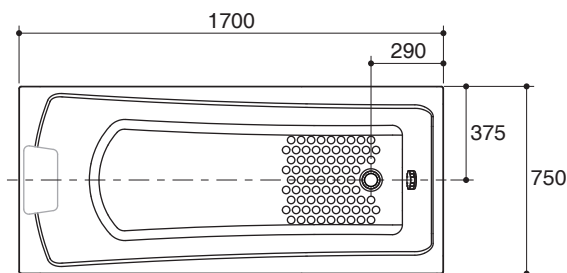

#### Features

- Acrylic and reinforced with fiberglass
- Drop-in
- Includes pillow head
- Includes anti slip
- Includes pop-up drain and overflow
- 1700 x 750 x 470 mm

#### Technical Information

Fixture:	
Basin area:	
Basin area bottom	1220 x 470 mm
Basin area top	1605 x 660 mm
To overflow:	
Water depth	315 mm
Capacity	220 liters
Drain hole	ø38 mm (1-1/2")
Overflow hole	ø50 mm
Weight	25 kg
*Approximate measurements for comparison only.	

#### Installation Notes

Install this product according to the installation guide.

Floor support under bath must provide for a minimum of 368 kg/square meter loading.

This bath is designed for drop-in installation only.

Dimensions are approximate.

Unit: mm

Minimum access panel for drain W500 x H450 mm

Note: The recommended dimension for installation can be adjusted according to user preferences and layout.